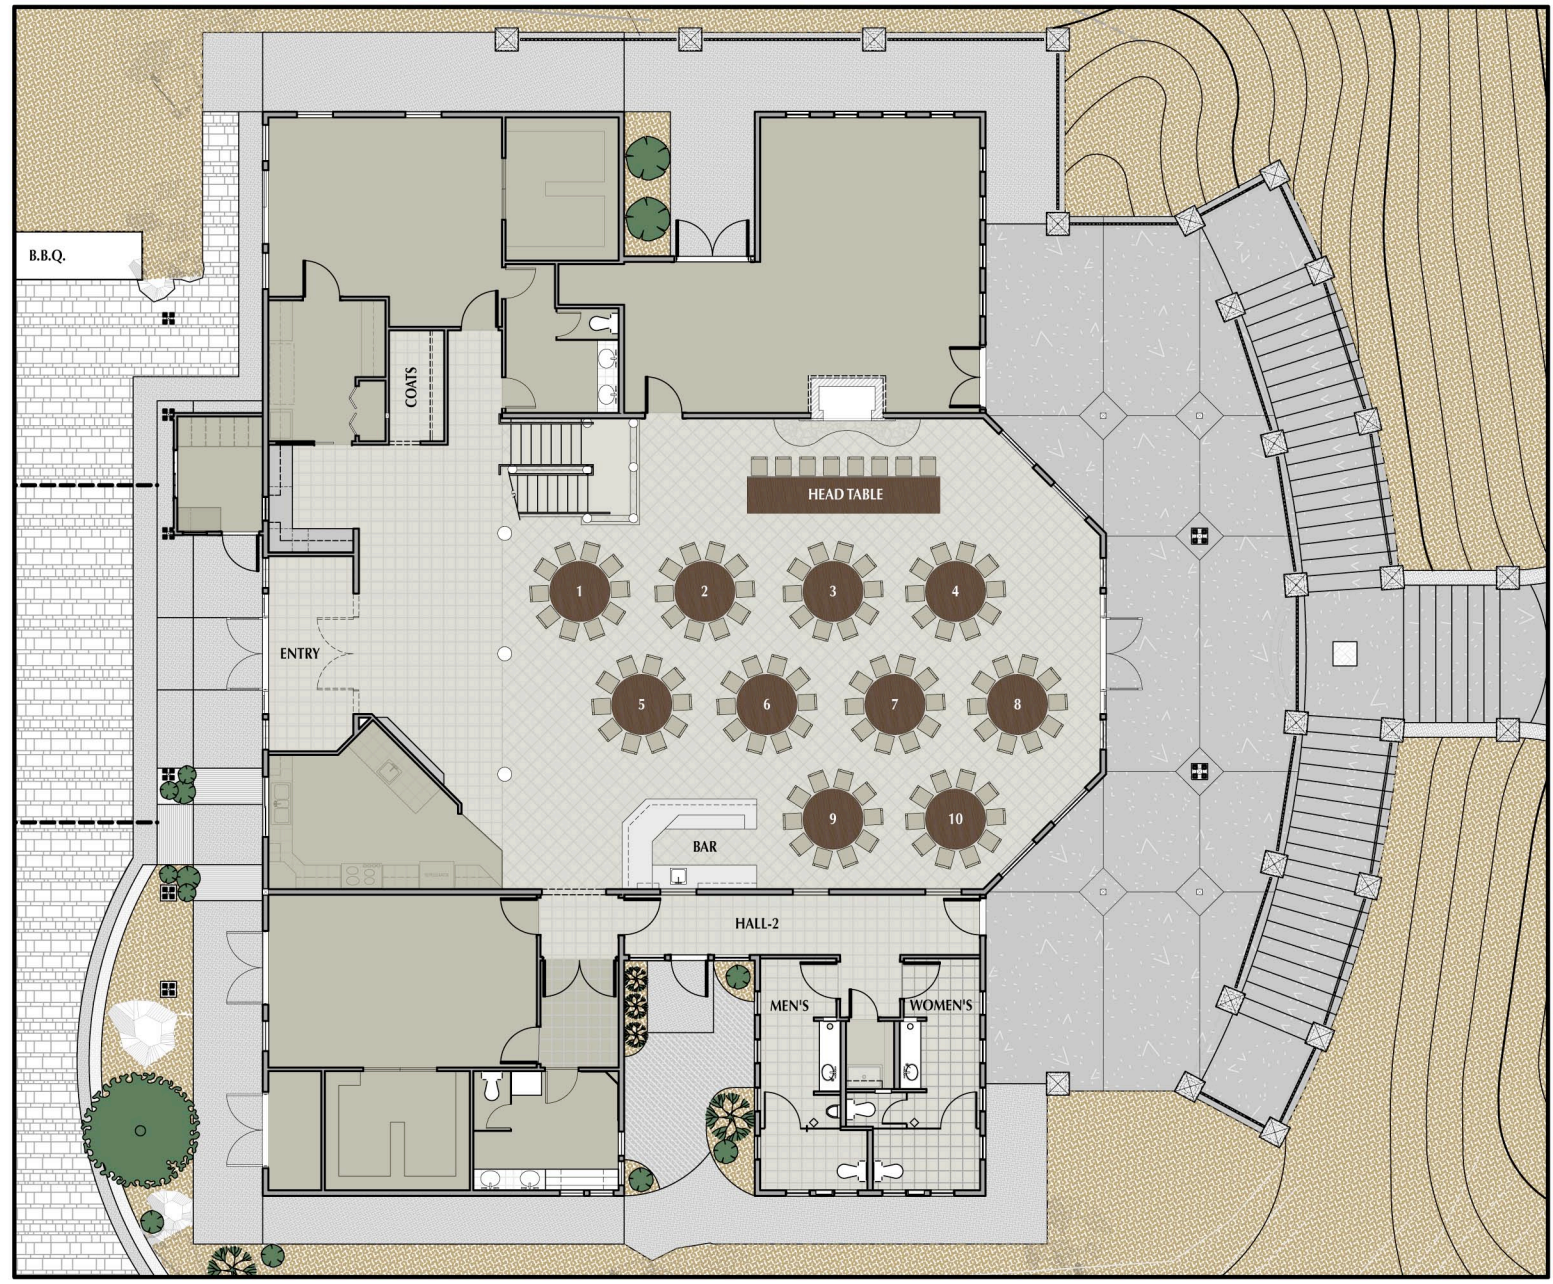

LODGE RECEPTION - OPTION A

(10) 50 TABLES
(10) CHAIRS PER TABLE
HEAD TABLE

TOTAL GUEST SEATING = 100

Phone: (760) 379-5500
www.LodgeAtPaintedRock.com