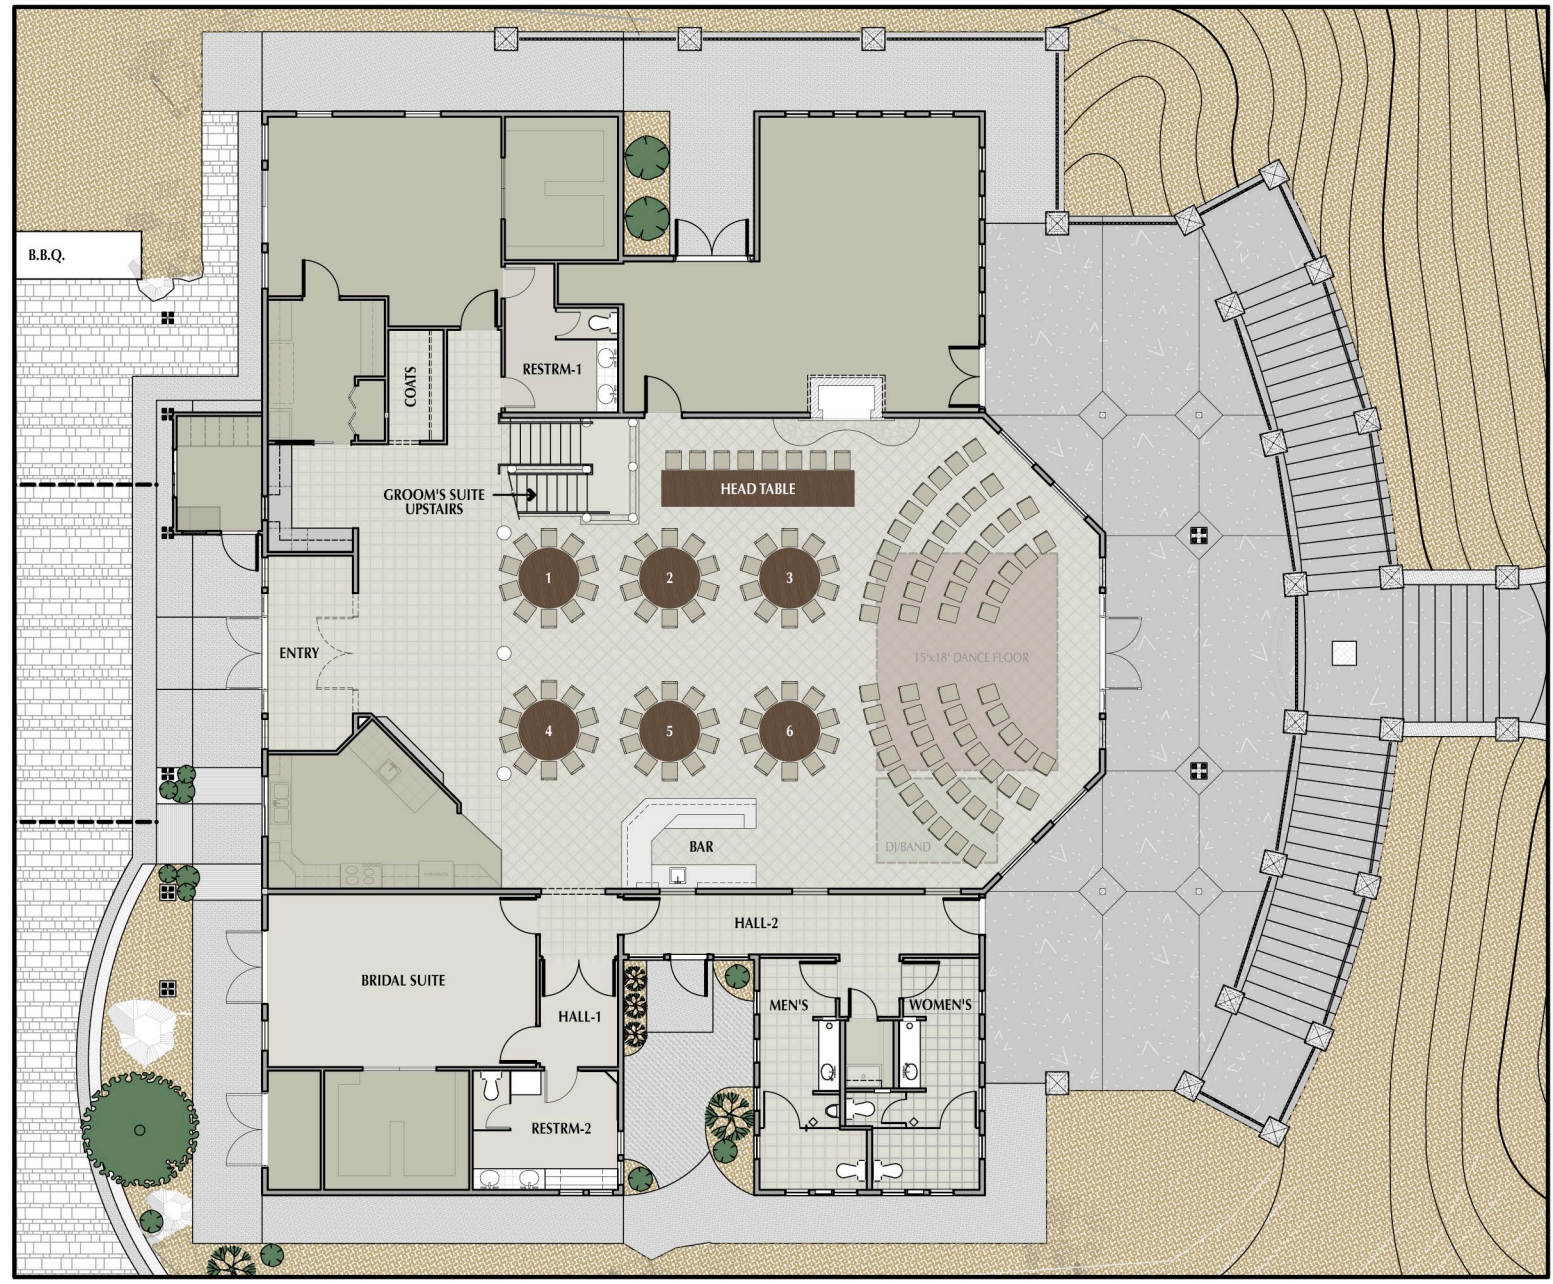

# LODGE RECEPTION - OPTION C

60 CHAIRS - CEREMONY SEATING

(6) 50 TABLES  
(10) CHAIRS PER TABLE  
HEAD TABLE

**TOTAL GUEST SEATING = 60**

15'x18' DANCE FLOOR w/ DJ/BAND  
(SET-UP AFTER CEREMONY)

THE LODGE AT  
PAINTED ROCK®