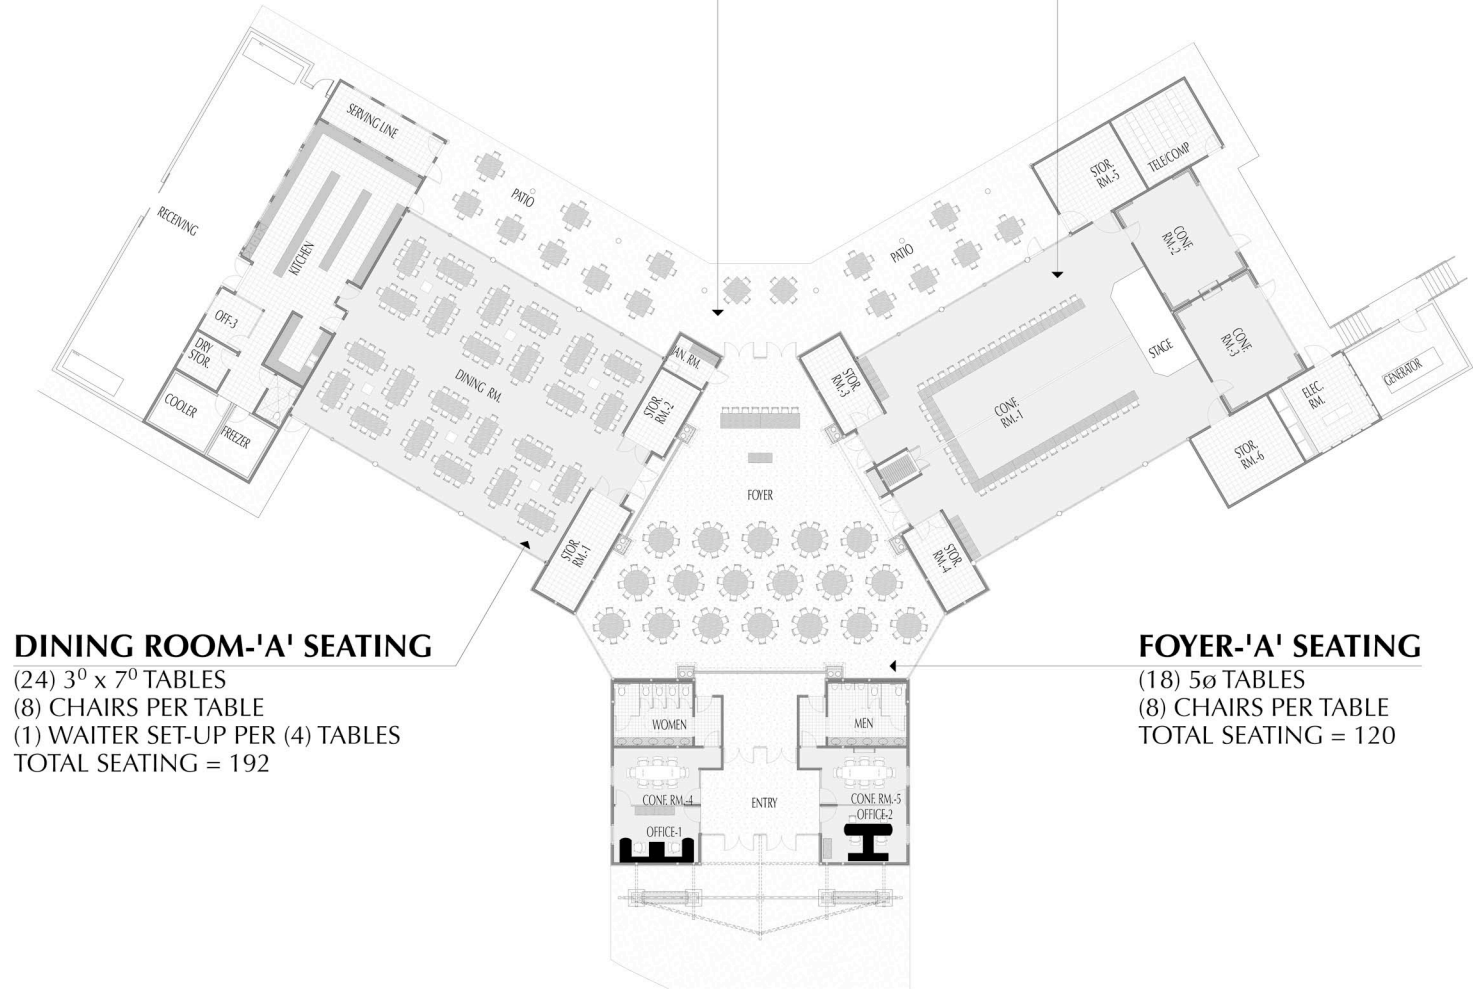

## PATIO-'A' SEATING

(16) 4'sq TABLES  
(4) CHAIRS PER TABLE  
TOTAL SEATING = 64

## CONF. RM-'A' SEATING

(20) 2<sup>0</sup> x 4<sup>9</sup> TABLES  
(2) CHAIRS PER TABLE  
TOTAL SEATING = 40

## DINING ROOM-'A' SEATING

(24) 3<sup>0</sup> x 7<sup>0</sup> TABLES  
(8) CHAIRS PER TABLE  
(1) WAITER SET-UP PER (4) TABLES  
TOTAL SEATING = 192

## FOYER-'A' SEATING

(18) 5<sup>0</sup> TABLES  
(8) CHAIRS PER TABLE  
TOTAL SEATING = 120

THE LODGE AT  
PAINTED ROCK®

Phone: (760) 379-5500  
www.LodgeAtPaintedRock.com