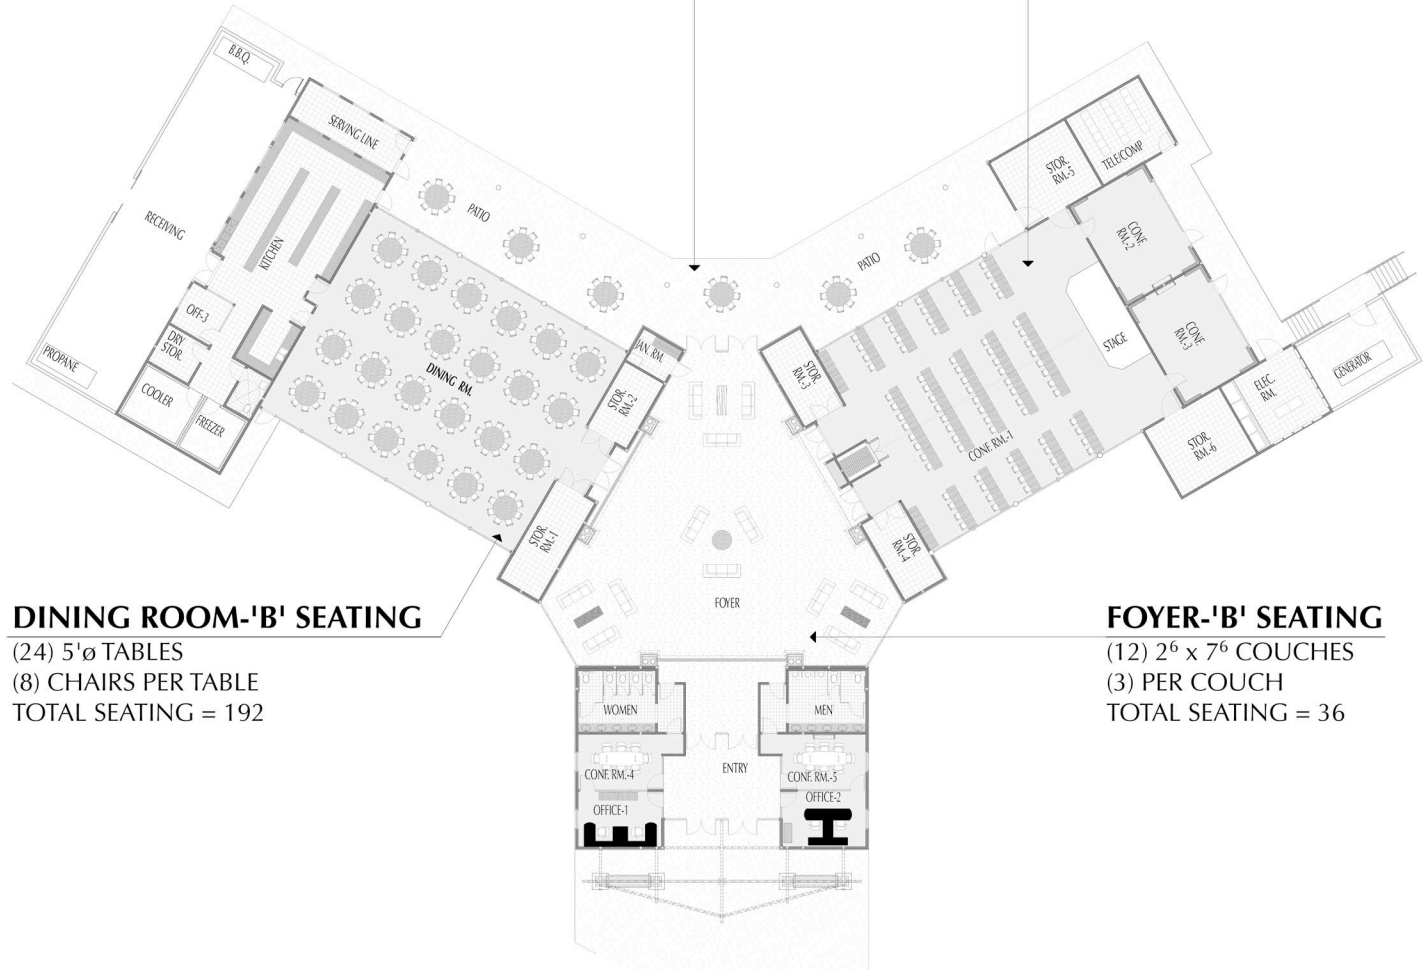

CONFERENCE CENTER - OPTION B

PATIO-'B' SEATING

(6) 5'Ø TABLES
(8) CHAIRS PER TABLE
TOTAL SEATING = 48

CONF. RM-'B' SEATING

(40) 2'0 x 4'9 TABLES
(2) CHAIRS PER TABLE
TOTAL SEATING = 80

DINING ROOM-'B' SEATING

(24) 5'Ø TABLES
(8) CHAIRS PER TABLE
TOTAL SEATING = 192

FOYER-'B' SEATING

(12) 2'6 x 7'6 COUCHES
(3) PER COUCH
TOTAL SEATING = 36

THE LODGE AT
PAINTED ROCK®

Phone: (760) 379-5500
www.LodgeAtPaintedRock.com