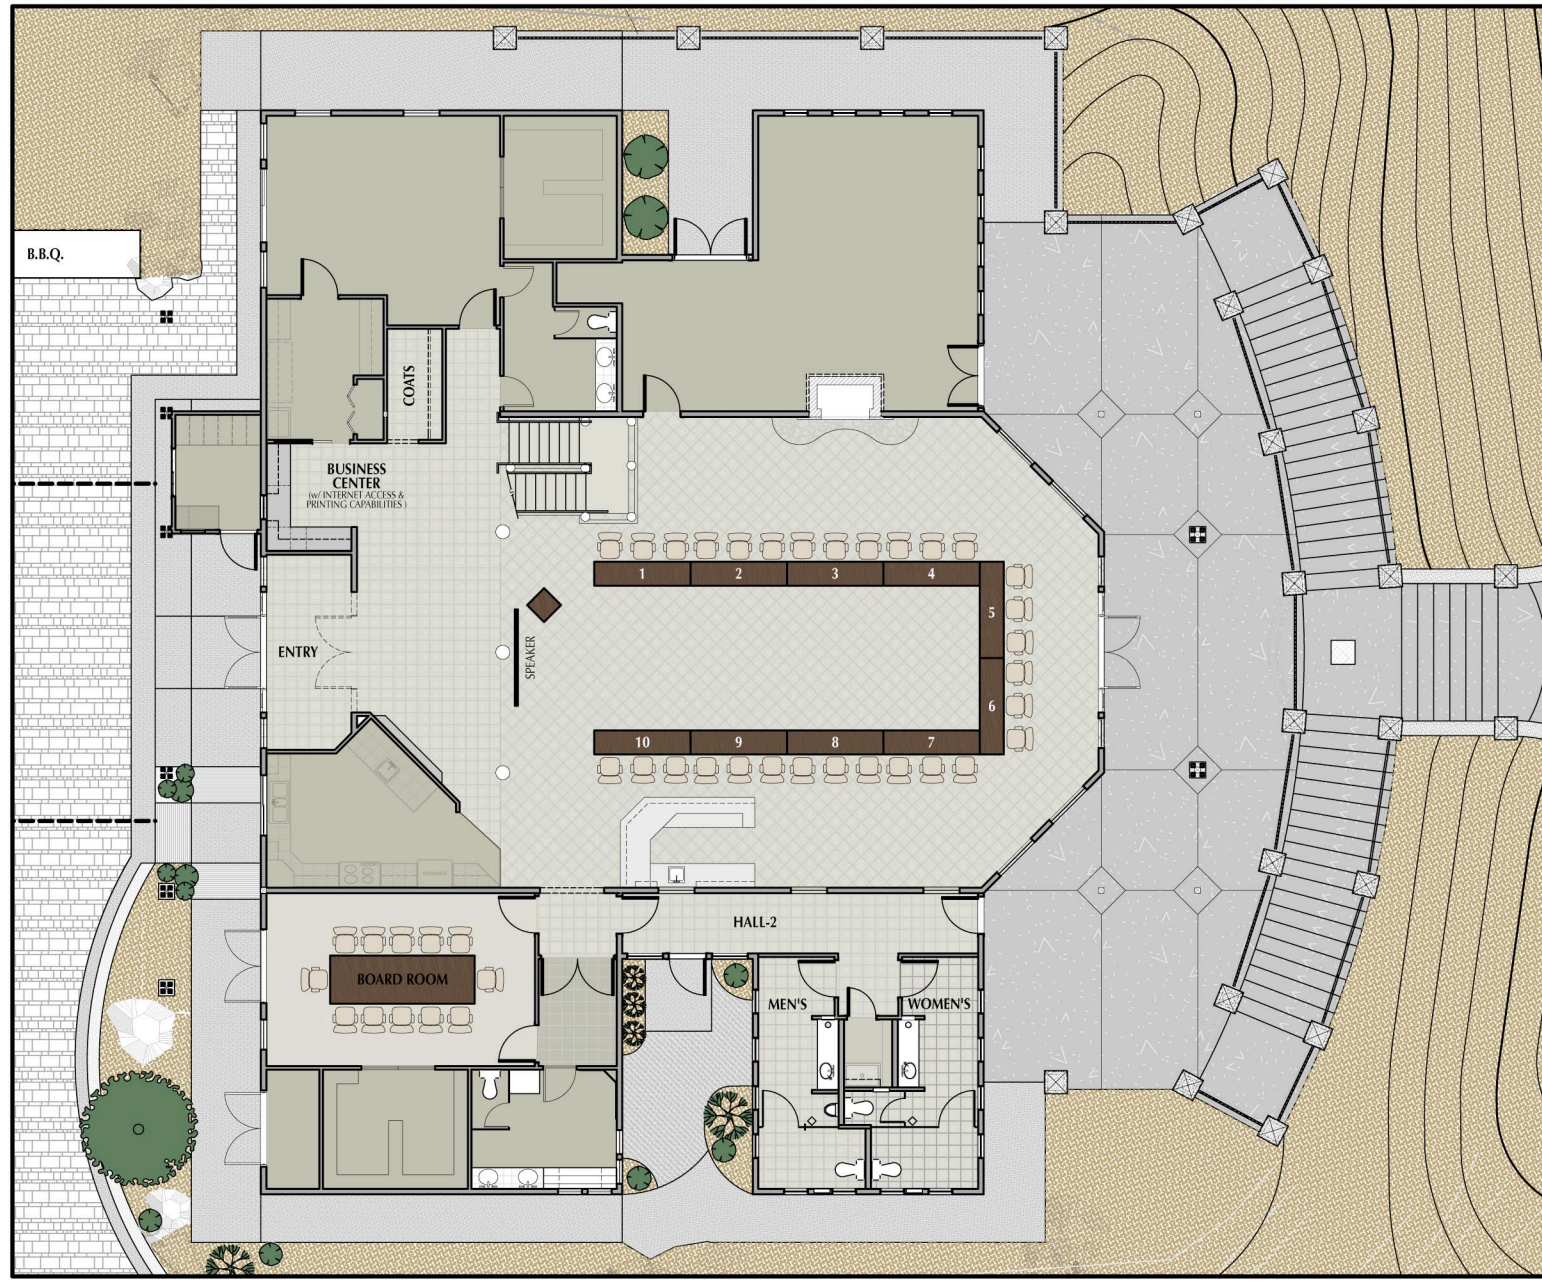

LODGE MEETING - OPTION B
U-SHAPED STYLE SEATING

(10) 8'x2' TABLES - (3) CHAIRS PER TABLE
SPEAKER w/ SCREEN & PODIUM
TOTAL GUEST SEATING = 30

BOARD ROOM -
(1) 12'x4' CONFERENCE TABLE
(12) CHAIRS AT TABLE
TOTAL GUEST SEATING IN ROOM = 12