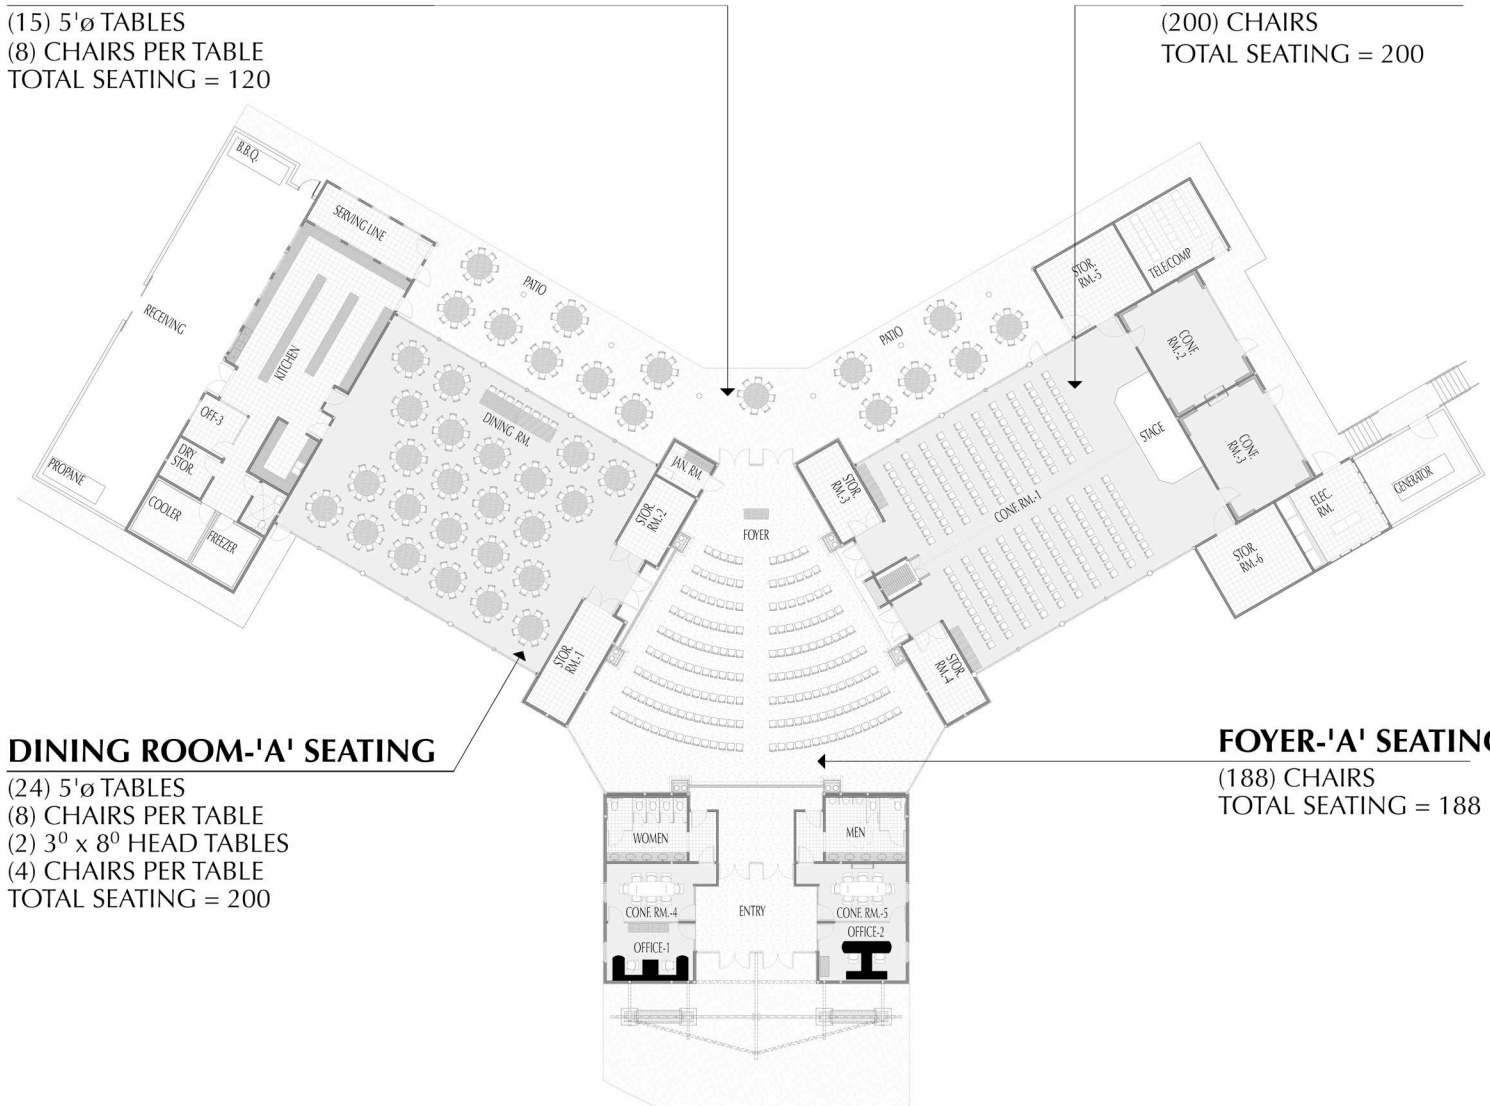

CONFERENCE CENTER WEDDING - OPTION A

PATIO-'A' SEATING

(15) 5'Ø TABLES
(8) CHAIRS PER TABLE
TOTAL SEATING = 120

CONF. RM-'A' SEATING

(200) CHAIRS
TOTAL SEATING = 200

DINING ROOM-'A' SEATING

(24) 5'Ø TABLES
(8) CHAIRS PER TABLE
(2) 3'0 x 8'0 HEAD TABLES
(4) CHAIRS PER TABLE
TOTAL SEATING = 200

FOYER-'A' SEATING

(188) CHAIRS
TOTAL SEATING = 188

THE LODGE AT
PAINTED ROCK®

Phone: (760) 379-5500
www.LodgeAtPaintedRock.com