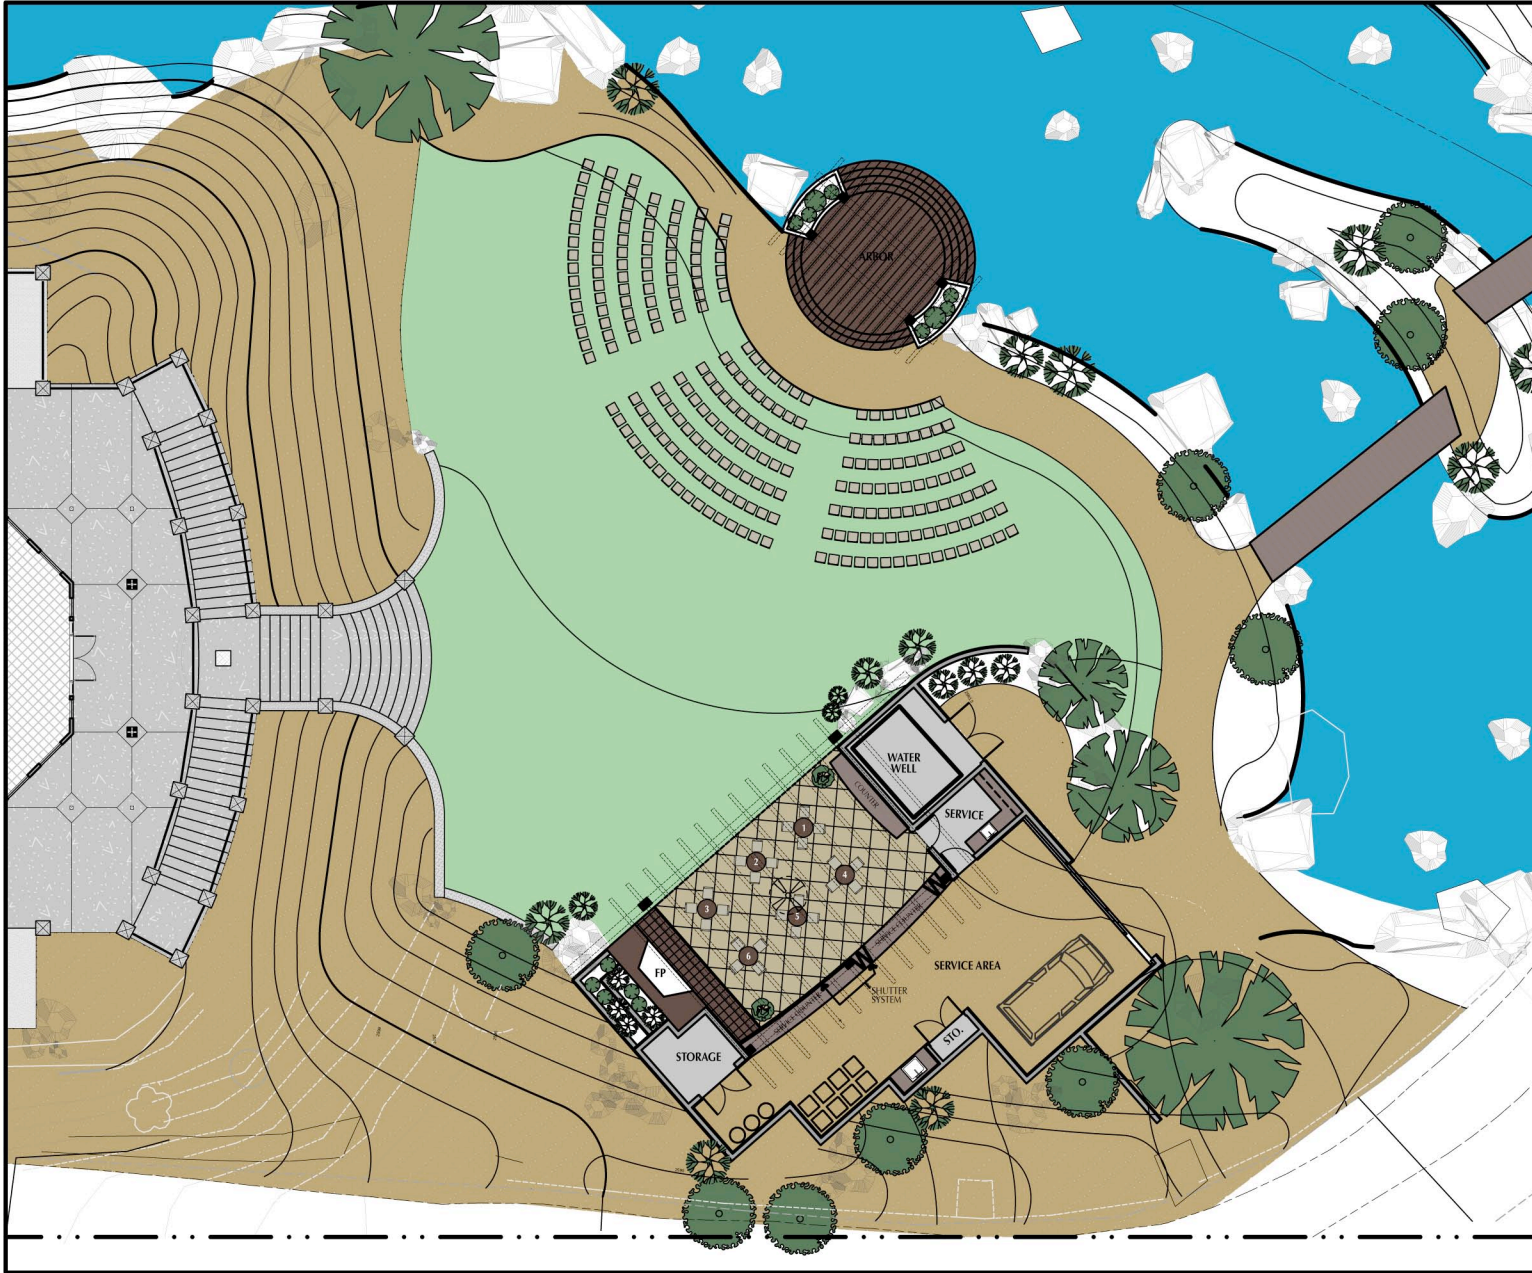

**GARDEN PERFORMANCE -
OPTION A**

250 CHAIRS - GUEST SEATING

TOTAL MAX. GUEST SEATING = 250

VARIOUS SEATING OPTIONS
AVAILABLE ON GARDEN PATIO

Phone: (760) 379-5500
www.LodgeAtPaintedRock.com