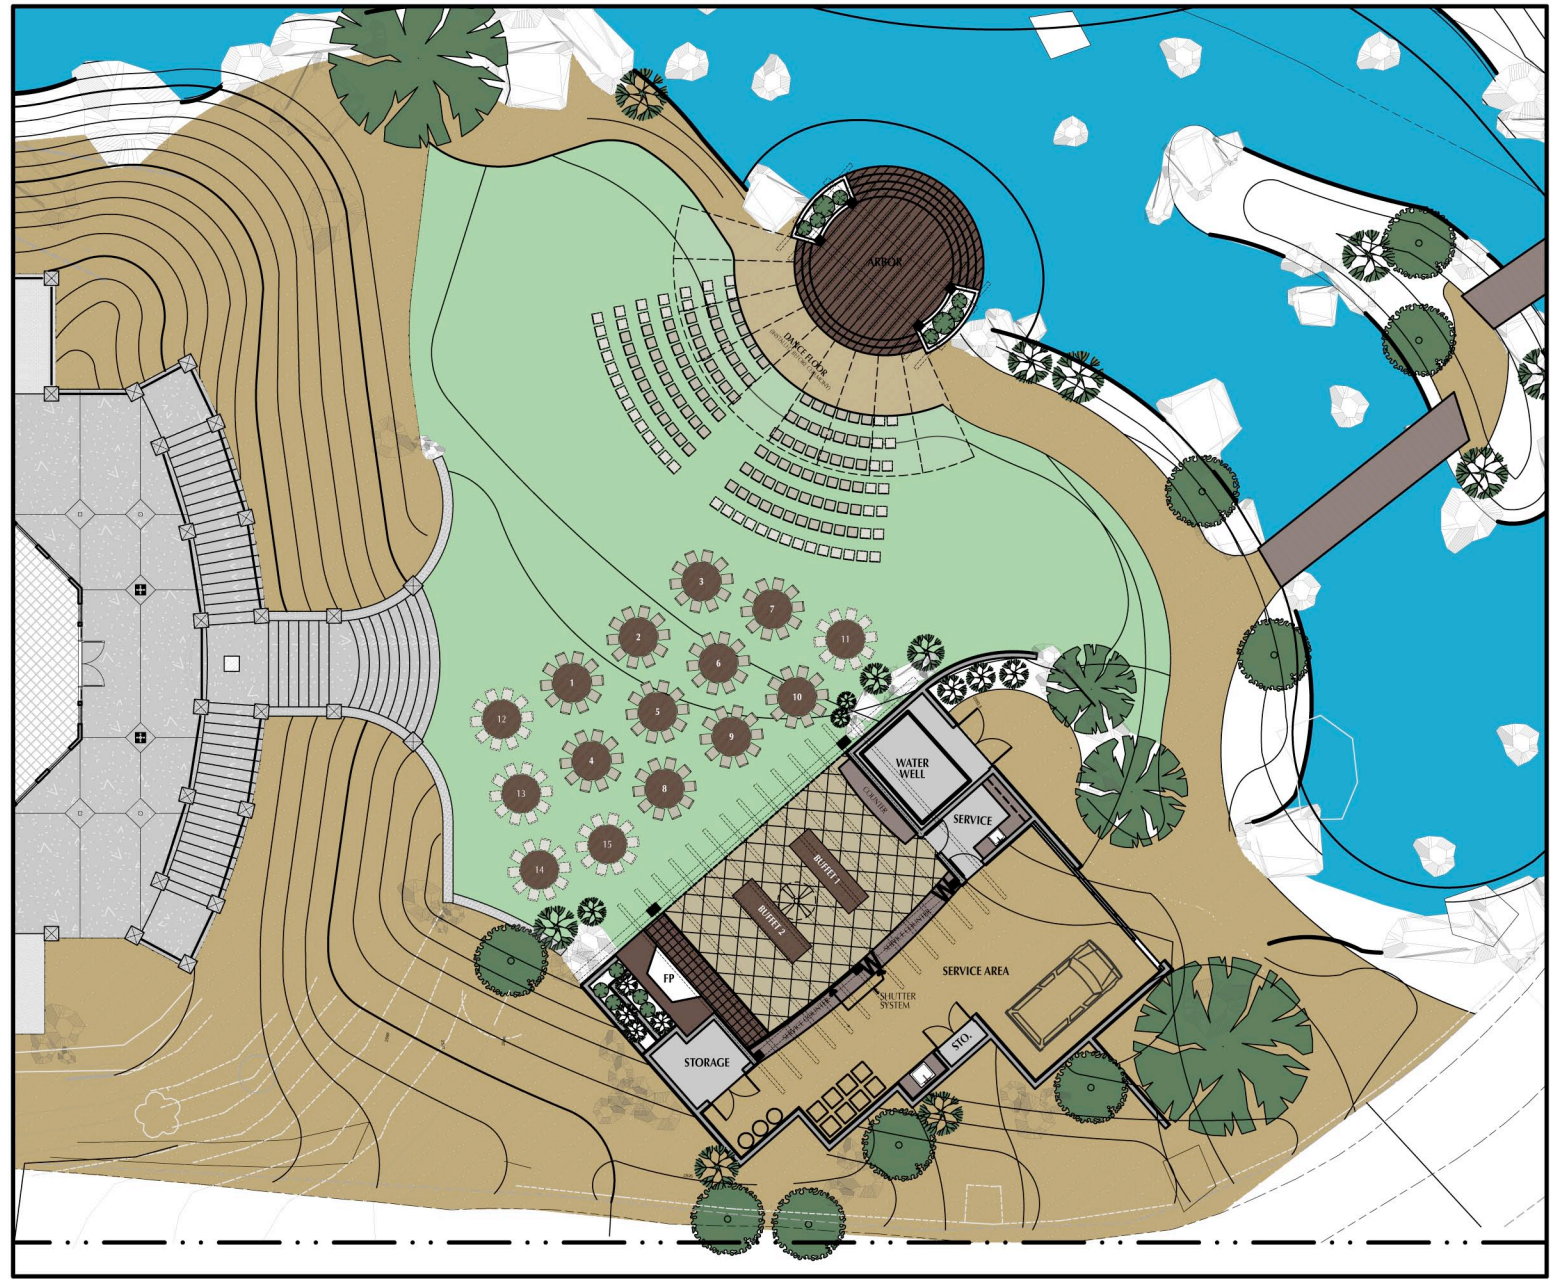

**GARDEN CEREMONY & RECEPTION - OPTION A**

100-150 CHAIRS - CEREMONY SEATING

(10-15) 5<sup>0</sup> TABLES  
(10) CHAIRS PER TABLE  
HEAD TABLE

**TOTAL MAX. GUEST SEATING = 150**

DANCE-FLOOR AROUND ARBOR  
(CUSTOMIZED FOR SIZE OF PARTY)  
w/ DJ/BAND SET-UP ON ARBOR

BUFFET TABLES & VARIOUS SEATING  
AVAILABLE ON GARDEN PATIO

THE LODGE AT  
PAINTED ROCK®

Phone: (760) 379-5500

www.LodgeAtPaintedRock.com