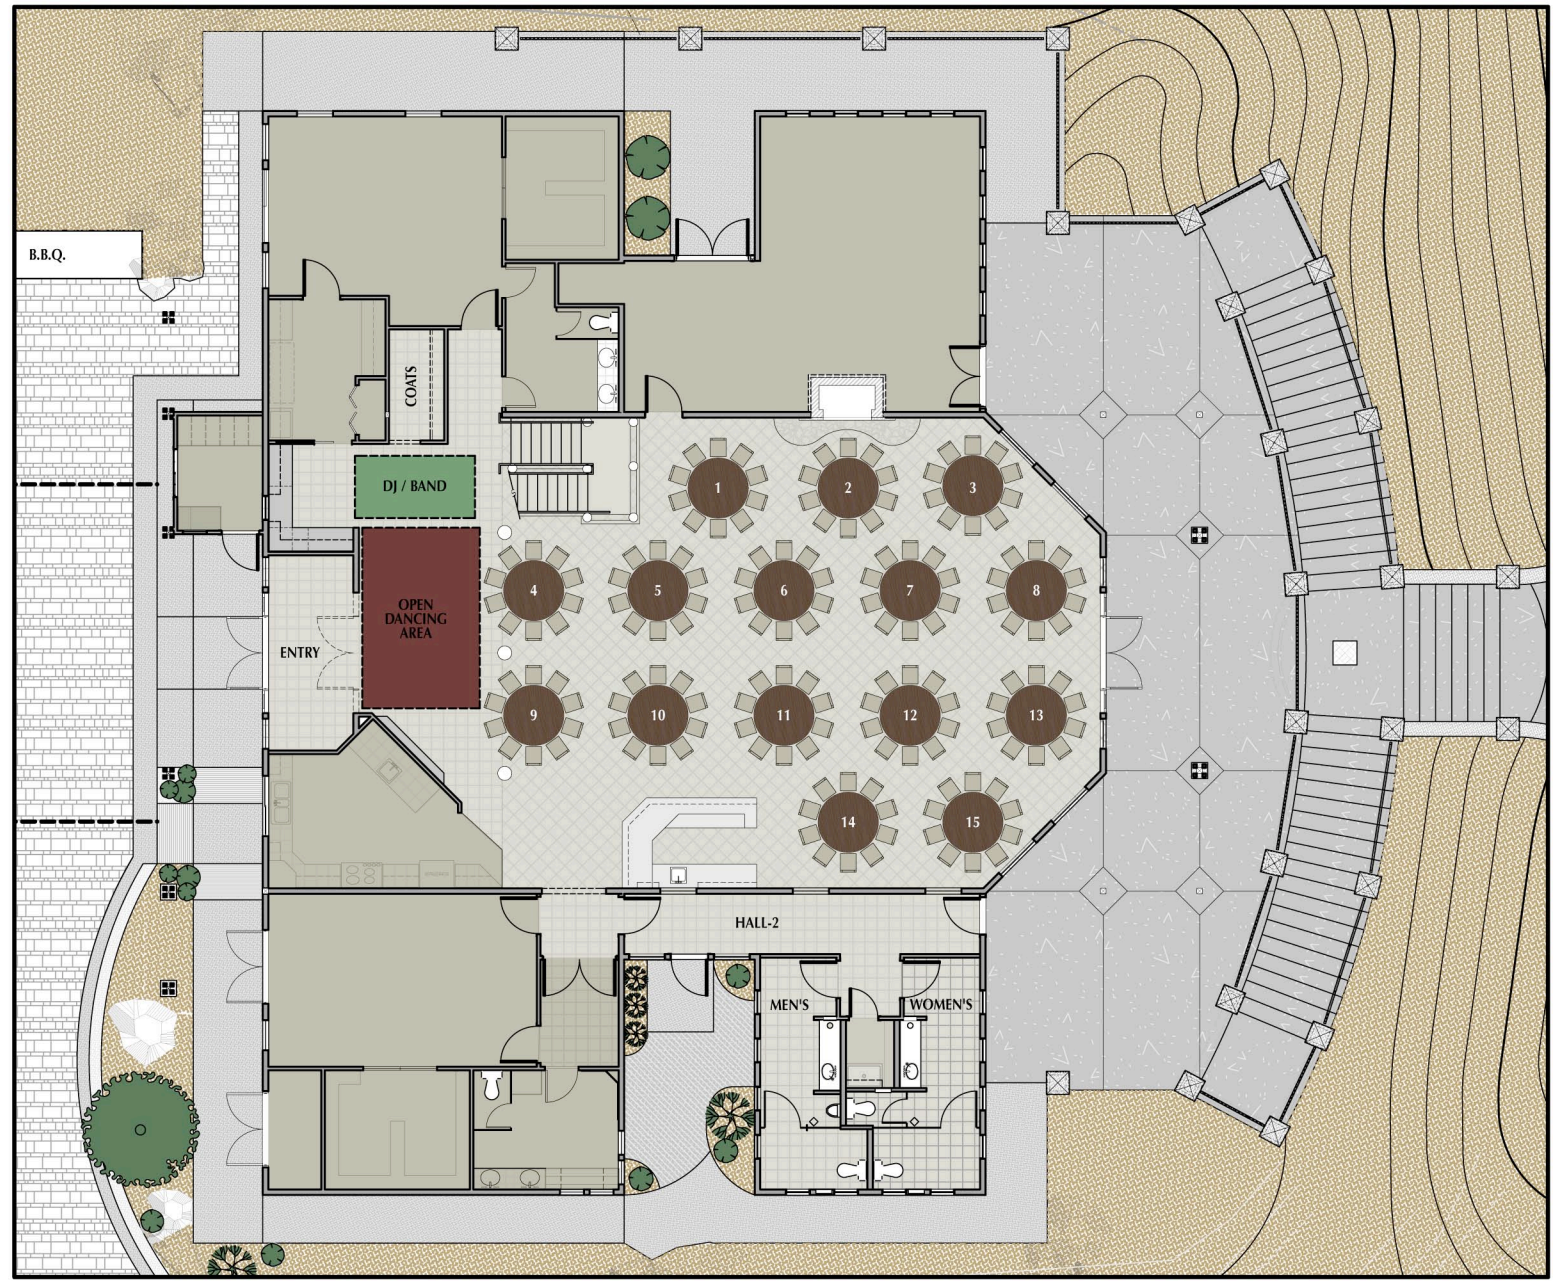

LODGE RECEPTION - OPTION D

(15) 5 \emptyset TABLES
(10) CHAIRS PER TABLE

TOTAL GUEST SEATING = 150

OPEN DANCE AREA w/ DJ or BAND

Phone: (760) 379-5500
www.LodgeAtPaintedRock.com